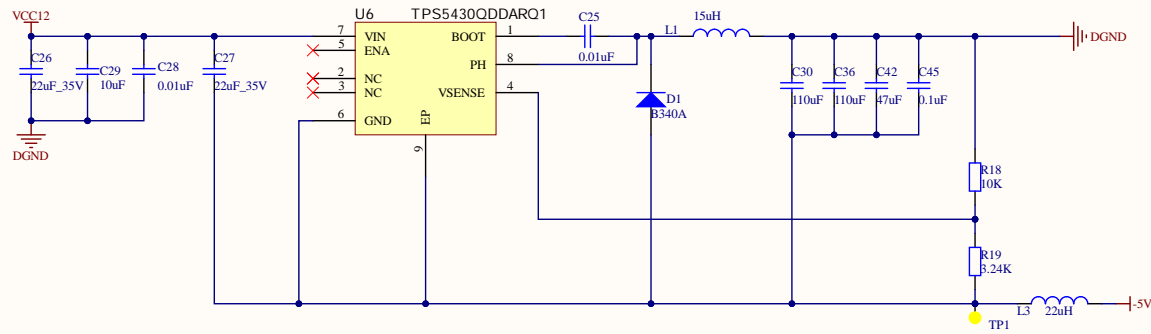

Text

Title		
Size	Number	Revision
A3		
Date:	12/26/2024	Sheet of
File:	C:\Users\...\AD9648.SchDoc	Drawn By:

Title		
Size	Number	Revision
A3		
Date:	12/26/2024	Sheet of
File:	C:\Users\...\Connector.SchDoc	Drawn By: