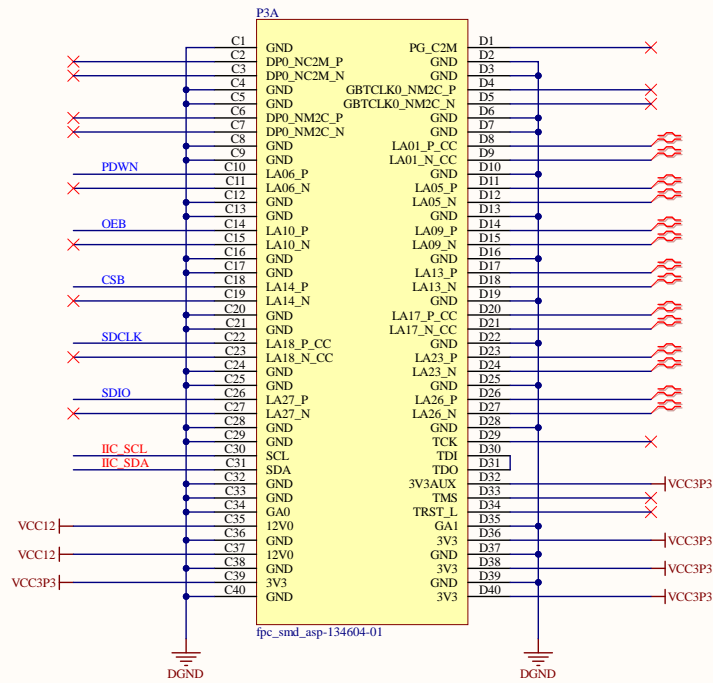

Text

Title		
Size	Number	Revision
A3		
Date:	12/26/2024	Sheet of
File:	C:\Users\...\AD9648.SchDoc	Drawn By:

Title		
Size	Number	Revision
A3		
Date:	12/26/2024	Sheet of
File:	C:\Users\...\Connector.SchDoc	Drawn By:

Title		
Size A3	Number	Revision
Date: 12/26/2024	Sheet of	
File: C:\Users\...Power.SchDoc	Drawn By:	