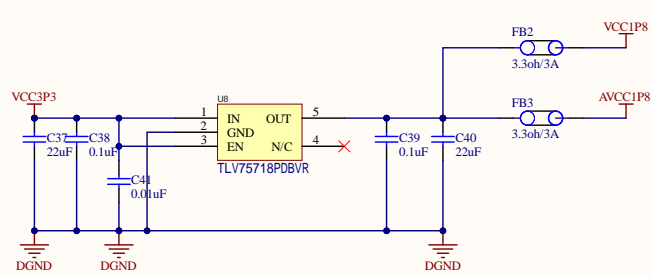

Text

Title		
Size	Number	Revision
A3		
Date:	12/26/2024	Sheet of
File:	C:\Users\...\AD9648.SchDoc	Drawn By:

Title		
Size	Number	Revision
A3		
Date:	12/26/2024	Sheet of
File:	C:\Users\...\Connector.SchDoc	Drawn By: