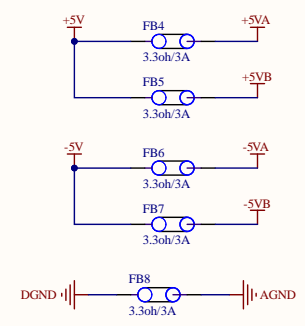

Text

Title		
Size	Number	Revision
A3		
Date:	12/26/2024	Sheet of
File:	C:\Users\...\AD9648.SchDoc	Drawn By:

Title		
Size	Number	Revision
A3		
Date:	12/26/2024	Sheet of
File:	C:\Users\...\Connector.SchDoc	Drawn By: