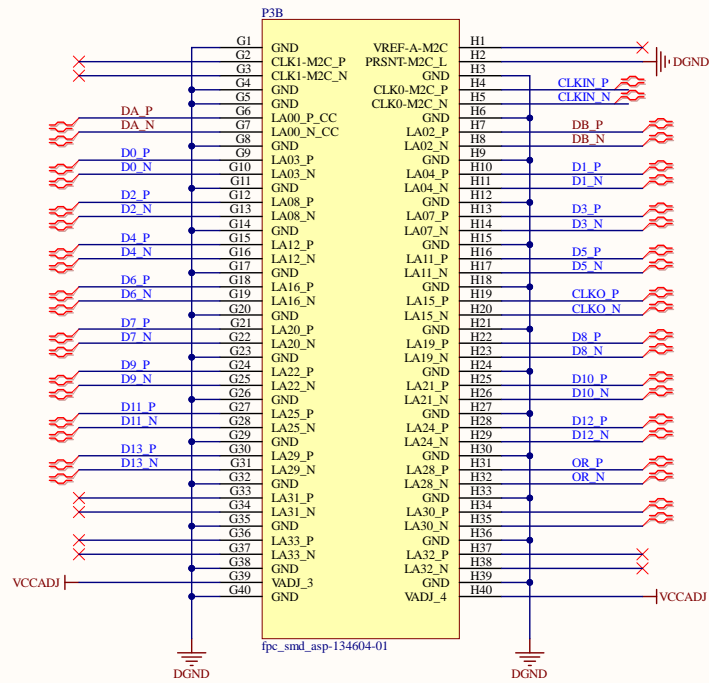

Text

Title		
Size	Number	Revision
A3		
Date:	12/26/2024	Sheet of
File:	C:\Users\...\AD9648.SchDoc	Drawn By:

Title		
Size	Number	Revision
A3		
Date:	12/26/2024	Sheet of
File:	C:\Users\...\Connector.SchDoc	Drawn By:

Title		
Size A3	Number	Revision
Date: 12/26/2024	Sheet of	
File: C:\Users\...Power.SchDoc	Drawn By:	