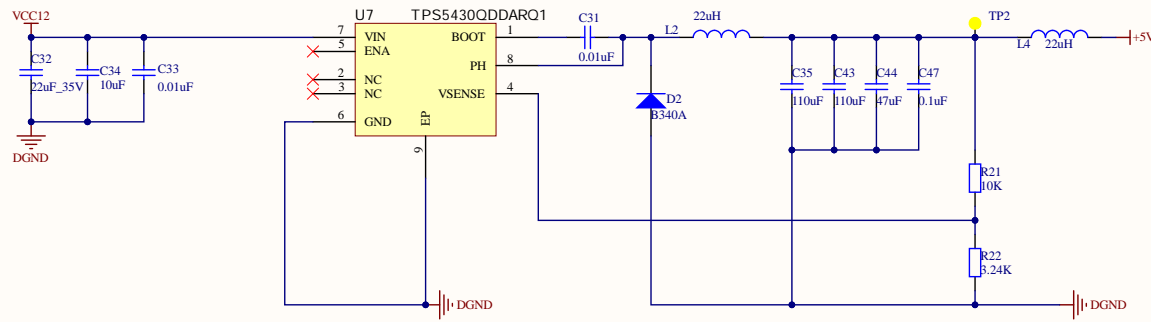

Text

Title		
Size	Number	Revision
A3		
Date:	12/26/2024	Sheet of
File:	C:\Users\...\AD9648.SchDoc	Drawn By:

Title		
Size	Number	Revision
A3		
Date:	12/26/2024	Sheet of
File:	C:\Users\...\Connector.SchDoc	Drawn By: