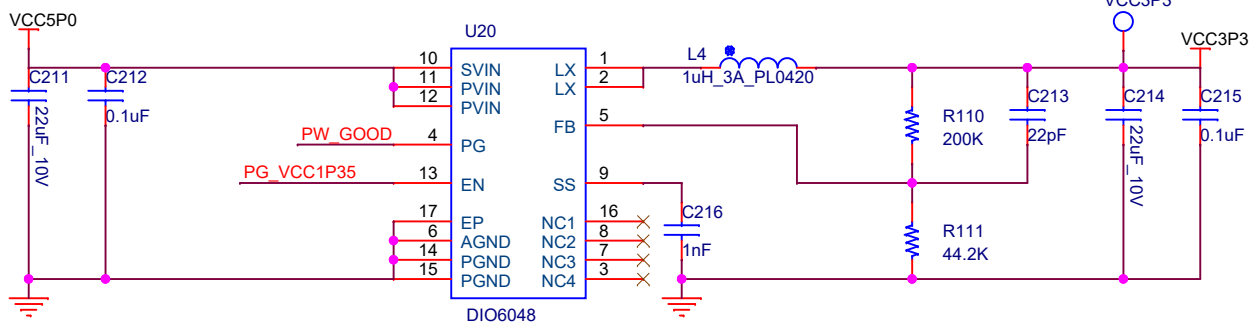

武汉芯路恒科技有限公司

Title: AC850-CORE

Size: A3	File: 01_PL	Version: 25060501
----------	-------------	-------------------

Date: Monday, September 01, 2025 Sheet 1 of 8

$$V_{out} = (R1/R2 + 1) * 0.6$$

武汉芯路恒科技有限公司		
Title AC850-CORE		
Size A4	File 05_POWER	Version 25060501
Date: Monday, September 01, 2025 Sheet 5 of 8		

FEMDRM008G-58A39  
FEMDRM008G-88A39  
FEMDNN008G-C9A39

武汉芯路恒科技有限公司

Title AC850-CORE		
Size A4	File 07_PL_DDR3	Version 25060501
Date: Monday, September 01, 2025 Sheet 7 of 8		