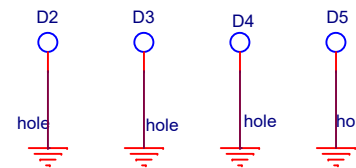

武汉芯路恒科技有限公司		
Title AC850-CORE		
Size A4	File 05_POWER	Version 25060501
Date: Monday, September 01, 2025 Sheet 5 of 8