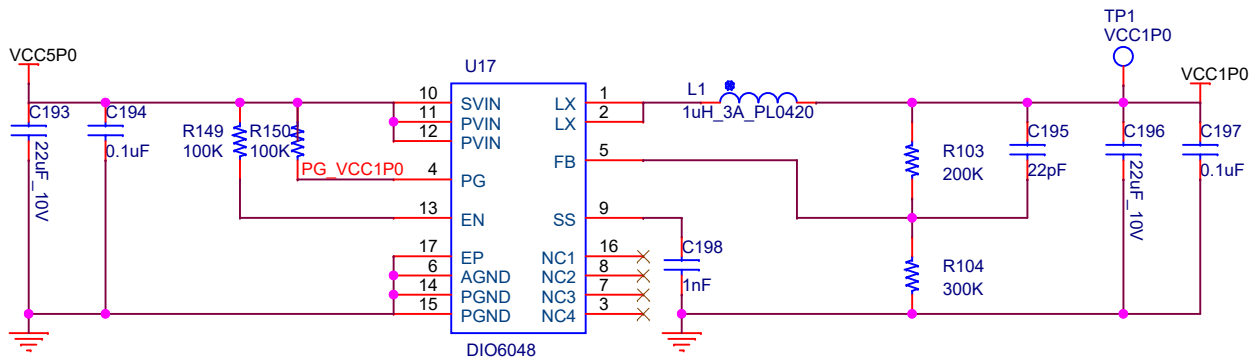

武汉芯路恒科技有限公司

Title: AC850-CORE

Size: A3	File: 01_PL	Version: 25060501
----------	-------------	-------------------

Date: Monday, September 01, 2025 Sheet 1 of 8

$$V_{out} = (R1/R2 + 1) * 0.6$$

武汉芯路恒科技有限公司		
Title AC850-CORE		
Size A4	File 05_POWER	Version 25060501
Date: Monday, September 01, 2025 Sheet 5 of 8		

FEMDRM008G-58A39  
FEMDRM008G-88A39  
FEMDNN008G-C9A39

武汉芯路恒科技有限公司

Title AC850-CORE		
Size A4	File 07_PL_DDR3	Version 25060501
Date: Monday, September 01, 2025 Sheet 7 of 8		