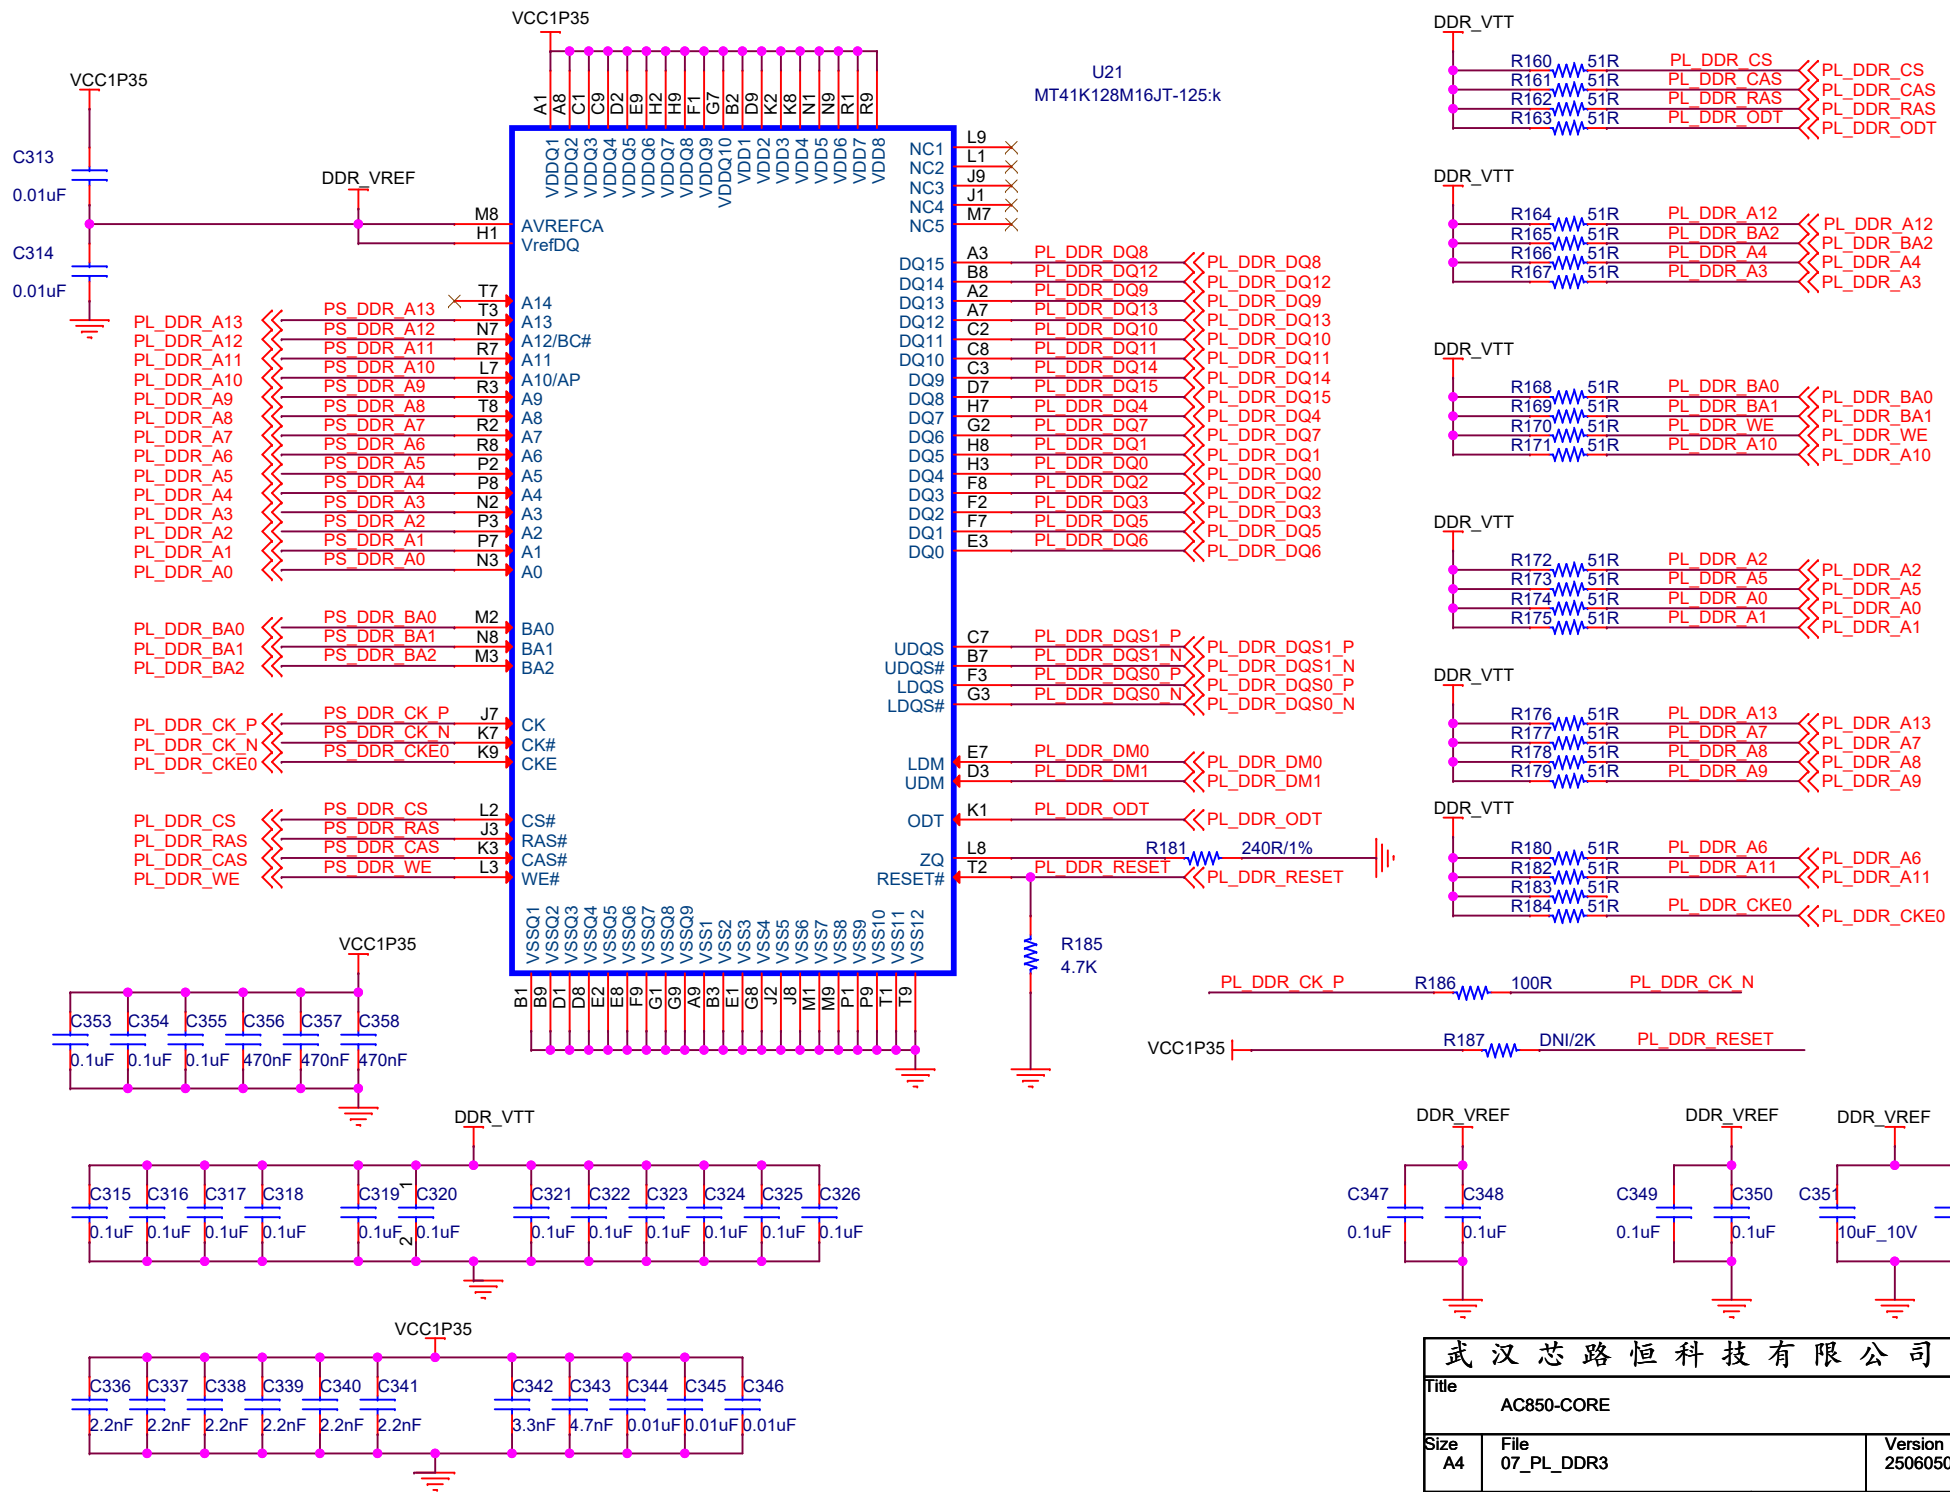

武汉芯路恒科技有限公司

Title: AC850-CORE

Size: A3	File: 01_PL	Version: 25060501
----------	-------------	-------------------

Date: Monday, September 01, 2025 Sheet 1 of 8

$$V_{out} = (R1/R2 + 1) * 0.6$$

武汉芯路恒科技有限公司		
Title AC850-CORE		
Size A4	File 05_POWER	Version 25060501
Date: Monday, September 01, 2025 Sheet 5 of 8		

FEMDRM008G-58A39  
FEMDRM008G-88A39  
FEMDNN008G-C9A39

武汉芯路恒科技有限公司

Title AC850-CORE		
Size A4	File 07_PL_DDR3	Version 25060501
Date: Monday, September 01, 2025 Sheet 7 of 8		