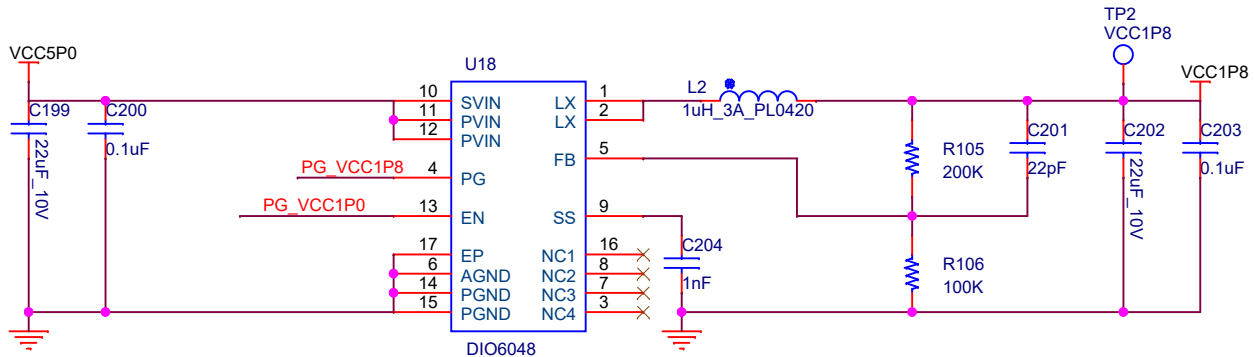

武汉芯路恒科技有限公司

Title: AC850-CORE

Size: A3	File: 01_PL	Version: 25060501
----------	-------------	-------------------

Date: Monday, September 01, 2025 Sheet 1 of 8

$$V_{out} = (R1/R2 + 1) * 0.6$$

武汉芯路恒科技有限公司		
Title AC850-CORE		
Size A4	File 05_POWER	Version 25060501
Date: Monday, September 01, 2025 Sheet 5 of 8		

FEMDRM008G-58A39  
FEMDRM008G-88A39  
FEMDNN008G-C9A39

武汉芯路恒科技有限公司

Title AC850-CORE		
Size A4	File 07_PL_DDR3	Version 25060501
Date: Monday, September 01, 2025 Sheet 7 of 8		