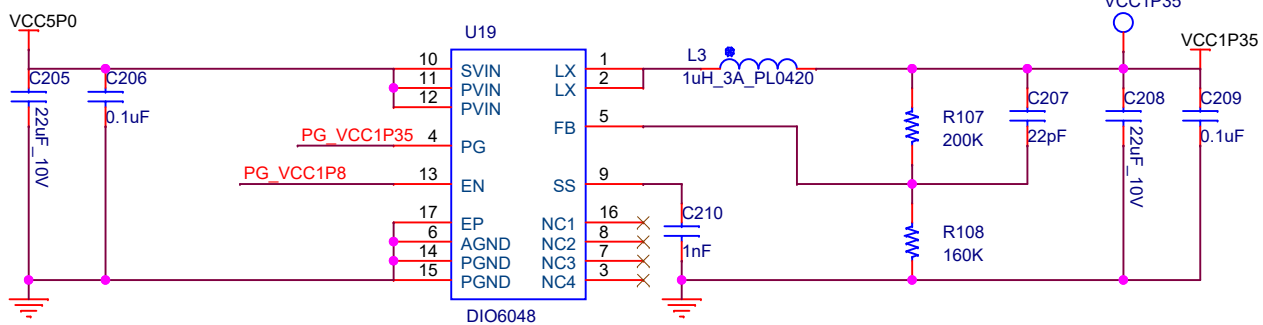

武汉芯路恒科技有限公司

Title: AC850-CORE

Size: A3	File: 01_PL	Version: 25060501
----------	-------------	-------------------

Date: Monday, September 01, 2025 Sheet 1 of 8

$$V_{out} = (R1/R2 + 1) * 0.6$$

武汉芯路恒科技有限公司		
Title AC850-CORE		
Size A4	File 05_POWER	Version 25060501
Date: Monday, September 01, 2025 Sheet 5 of 8		

FEMDRM008G-58A39  
FEMDRM008G-88A39  
FEMDNN008G-C9A39

武汉芯路恒科技有限公司

Title AC850-CORE		
Size A4	File 07_PL_DDR3	Version 25060501
Date: Monday, September 01, 2025 Sheet 7 of 8		