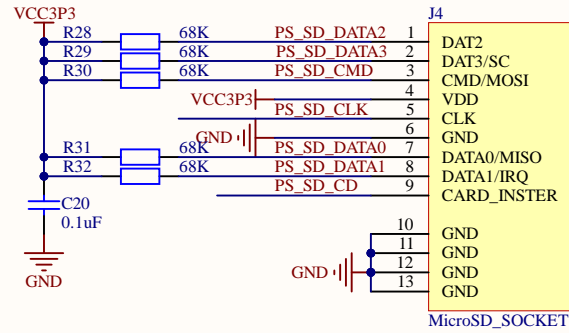

Title		
Size A4	Number	Revision
Date:	12-19-2025	Sheet of
File:	D:\AD-PRJ\...\SD_I2C.SchDoc	Drawn By:

Title		
Size A4	Number	Revision
Date: 12-19-2025	Sheet of	
File: D:\AD-PRJ\...\USB.SchDoc	Drawn By:	