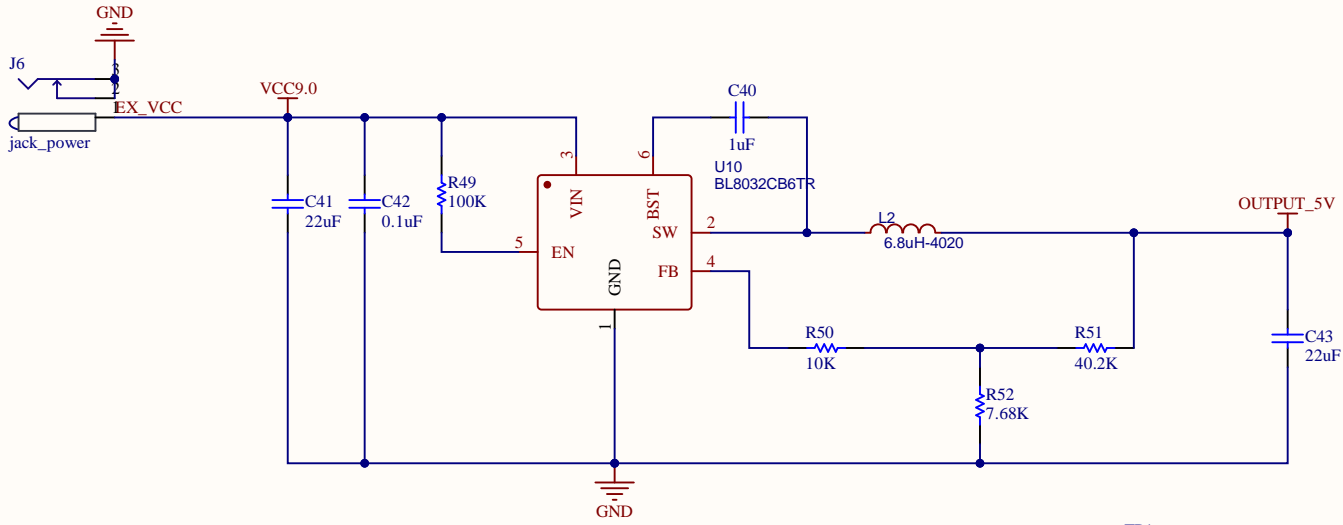

Title		
Size	Number	Revision
A4		
Date:	12-19-2025	Sheet of
File:	D:\AD-PRJ\...\Power.SchDoc	Drawn By: