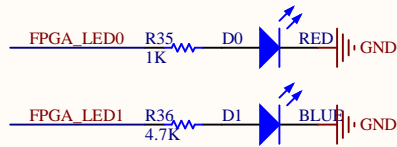

Title		
Size A4	Number	Revision
Date:	12-19-2025	Sheet of
File:	D:\AD-PRJ\...\SD_I2C.SchDoc	Drawn By: