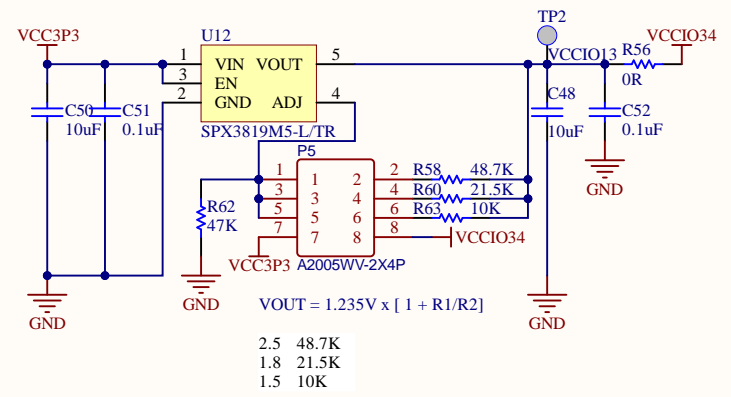

Title		
Size	Number	Revision
A4		
Date:	12-19-2025	Sheet of
File:	D:\AD-PRJ\...\Power.SchDoc	Drawn By: