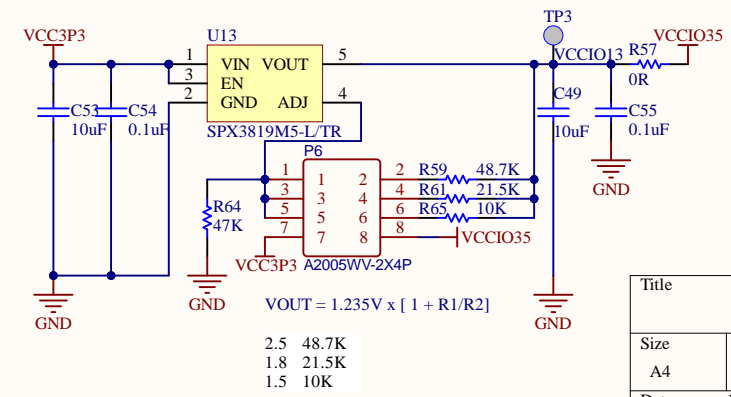

Title		
Size	Number	Revision
A4		
Date:	12-19-2025	Sheet of
File:	D:\AD-PRJ\...\Power.SchDoc	Drawn By: