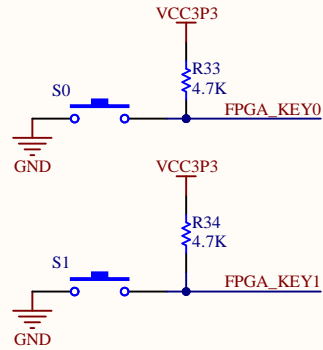

Title		
Size	Number	Revision
A4		
Date:	12-19-2025	Sheet of
File:	D:\AD-PRJ\...\Debug_Port.SchDoc	Drawn By:

HDMI

Title		
Size	Number	Revision
A4		
Date:	12-19-2025	Sheet of
File:	D:\AD-PRJ\HDMI.SchDoc	Drawn By:

Title		
Size A4	Number	Revision
Date:	12-19-2025	Sheet of
File:	D:\AD-PRJ\...\SD_I2C.SchDoc	Drawn By:

Title		
Size A4	Number	Revision
Date: 12-19-2025	Sheet of	
File: D:\AD-PRJ\...\USB.SchDoc	Drawn By:	