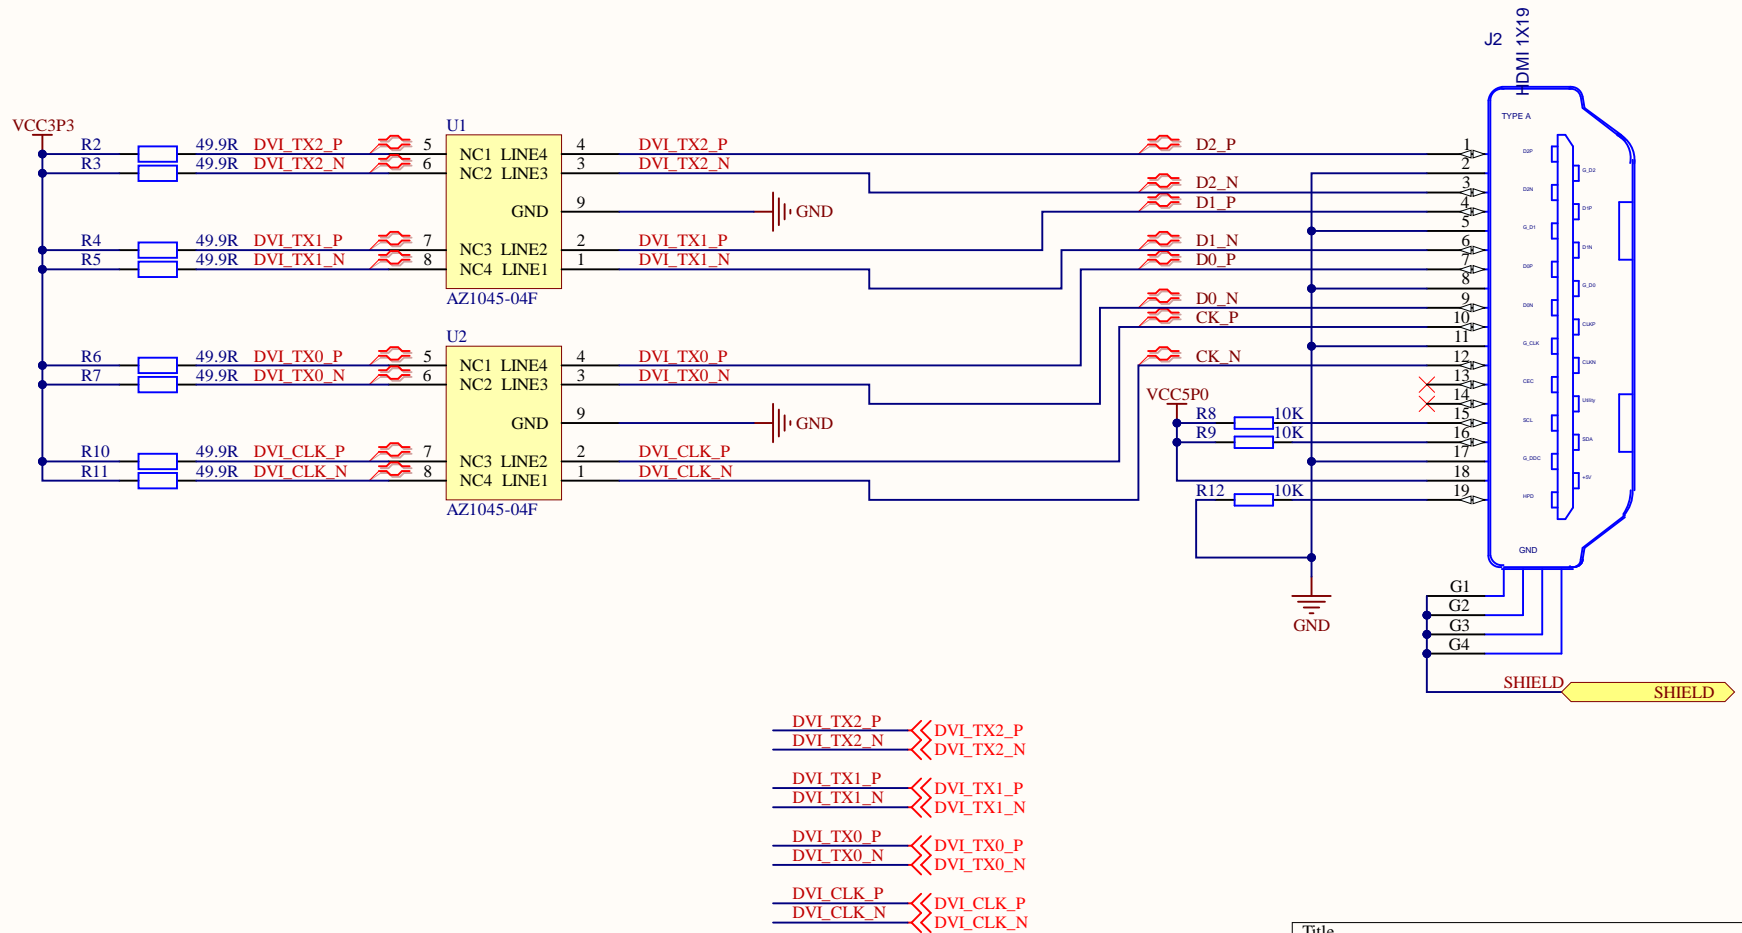

Title		
Size	Number	Revision
A4		
Date:	12-19-2025	Sheet of
File:	D:\AD-PRJ\...\Debug_Port.SchDoc	Drawn By:

HDMI

Title		
Size	Number	Revision
A4		
Date:	12-19-2025	Sheet of
File:	D:\AD-PRJ\HDMI.SchDoc	Drawn By:

Title		
Size	Number	Revision
A4		
Date:	12-19-2025	Sheet of
File:	D:\AD-PRJ\...\Power.SchDoc	Drawn By:

Title		
Size A4	Number	Revision
Date:	12-19-2025	Sheet of
File:	D:\AD-PRJ\...\PS_ETH.SchDoc	Drawn By:

Title		
Size A4	Number	Revision
Date:	12-19-2025	Sheet of
File:	D:\AD-PRJ\...\SD_I2C.SchDoc	Drawn By:

Title		
Size A4	Number	Revision
Date: 12-19-2025	Sheet of	
File: D:\AD-PRJ\...\USB.SchDoc	Drawn By:	