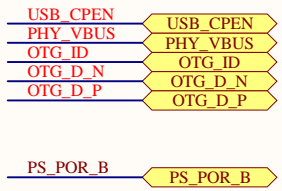

Title		
Size A4	Number	Revision
Date:	12-19-2025	Sheet of
File:	D:\AD-PRJ\...\SD_I2C.SchDoc	Drawn By:

Title		
Size A4	Number	Revision
Date: 12-19-2025	Sheet of	
File: D:\AD-PRJ\...\USB.SchDoc	Drawn By:	