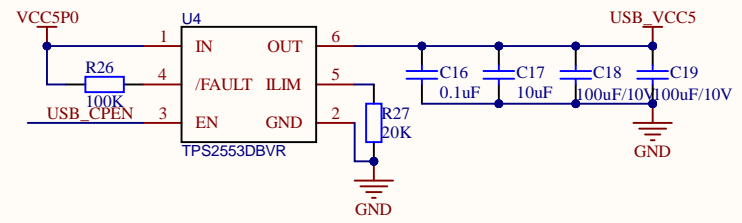

Title		
Size A4	Number	Revision
Date:	12-19-2025	Sheet of
File:	D:\AD-PRJ\...\SD_I2C.SchDoc	Drawn By:

Title		
Size A4	Number	Revision
Date: 12-19-2025	Sheet of	
File: D:\AD-PRJ\...\USB.SchDoc	Drawn By:	