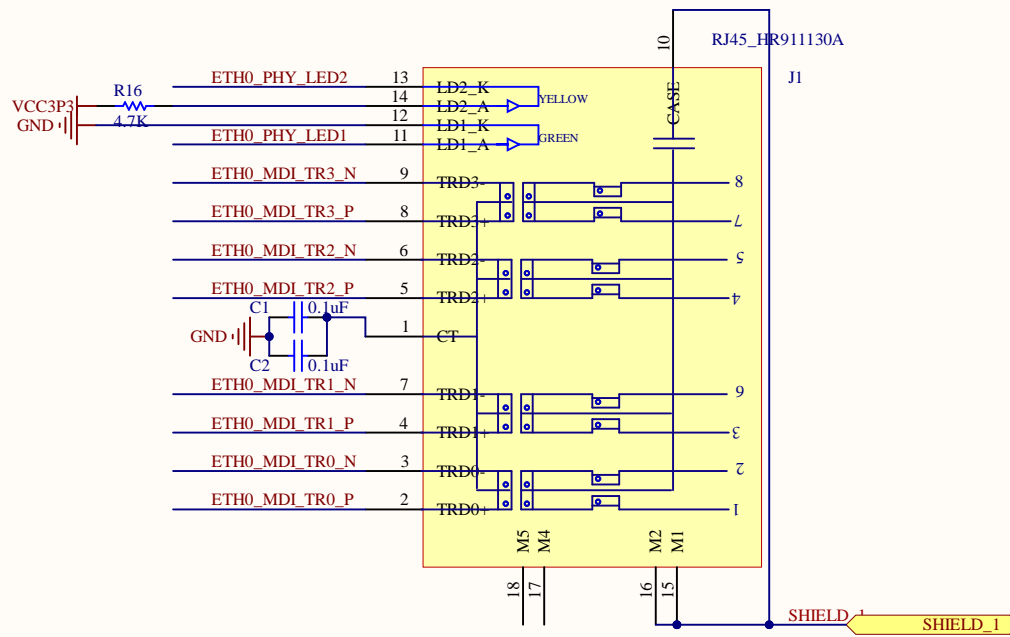

Title		
Size A4	Number	Revision
Date:	12-19-2025	Sheet of
File:	D:\AD-PRJ\...\PS_ETH.SchDoc	Drawn By: