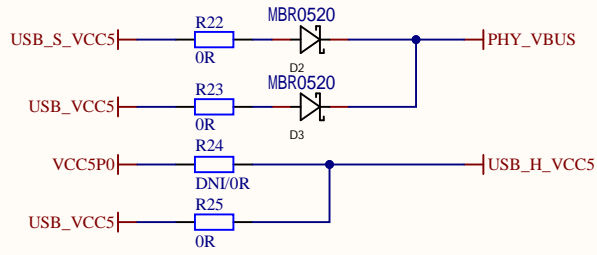

Title		
Size A4	Number	Revision
Date:	12-19-2025	Sheet of
File:	D:\AD-PRJ\...\SD_I2C.SchDoc	Drawn By:

Title		
Size A4	Number	Revision
Date: 12-19-2025	Sheet of	
File: D:\AD-PRJ\...\USB.SchDoc	Drawn By:	