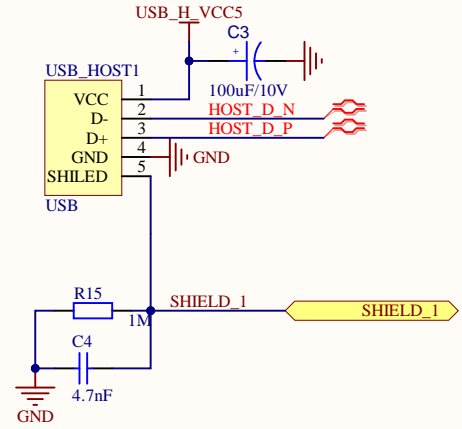

Title		
Size A4	Number	Revision
Date: 12-19-2025	Sheet of	
File: D:\AD-PRJ\...\USB.SchDoc	Drawn By: