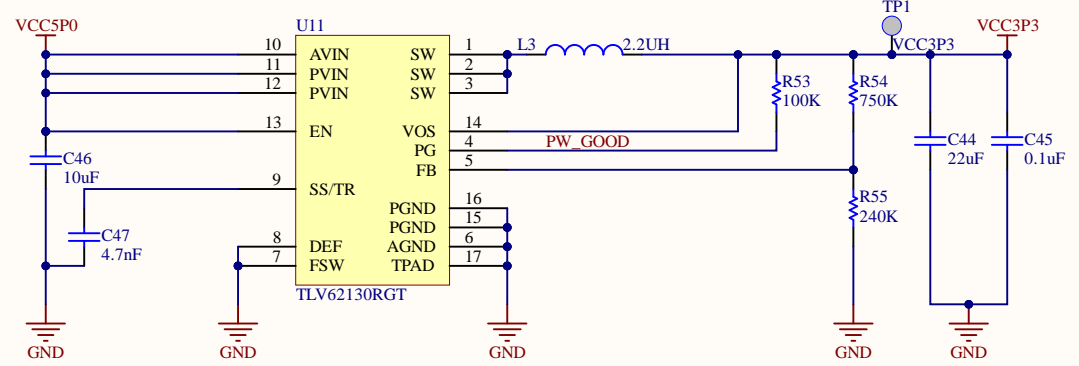

Title		
Size	Number	Revision
A4		
Date:	12-19-2025	Sheet of
File:	D:\AD-PRJ\...\Power.SchDoc	Drawn By: