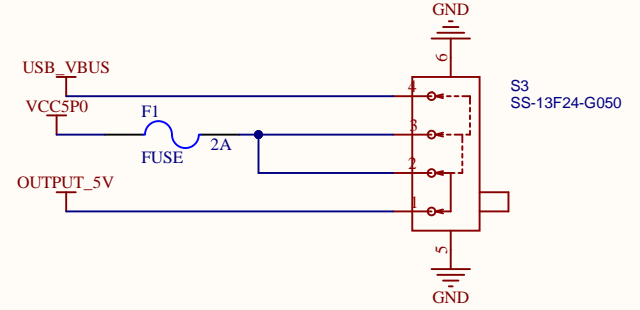

Title		
Size	Number	Revision
A4		
Date:	12-19-2025	Sheet of
File:	D:\AD-PRJ\...\Power.SchDoc	Drawn By: