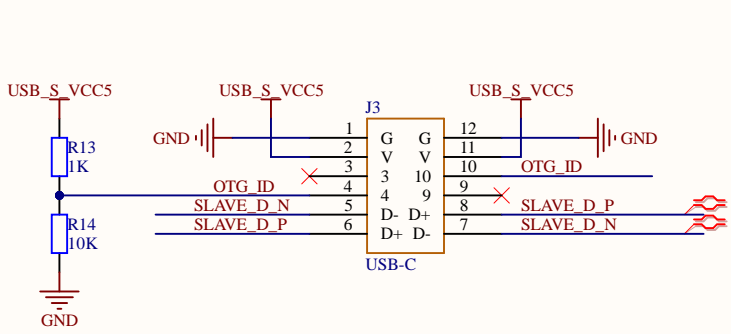

Title		
Size A4	Number	Revision
Date:	12-19-2025	Sheet of
File:	D:\AD-PRJ\...\SD_I2C.SchDoc	Drawn By:

Title		
Size A4	Number	Revision
Date: 12-19-2025	Sheet of	
File: D:\AD-PRJ\...\USB.SchDoc	Drawn By:	